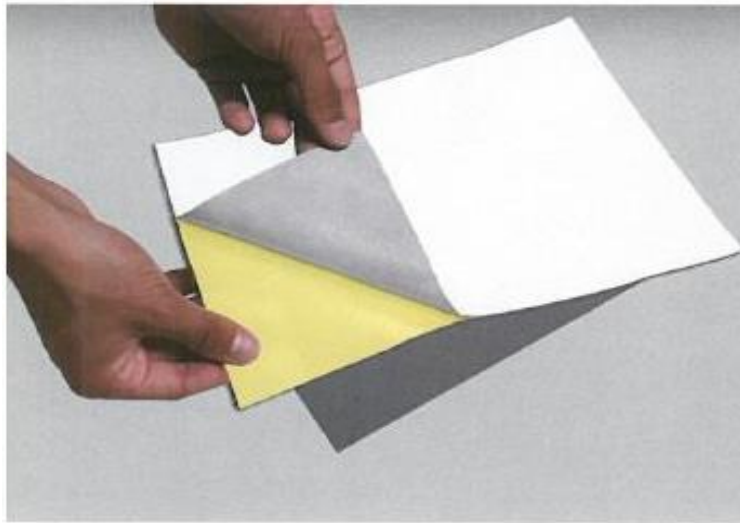

RV Cover Patch/Reinforcement Material Kit

Each Kit Includes:

- 1 Tyvek® Patch for the roof
- 2 Polypropylene Patches for the sidewalls

All patches measure 9" wide by 3' in length (229 mm x 914 mm)

DISTRIBUTED BY: