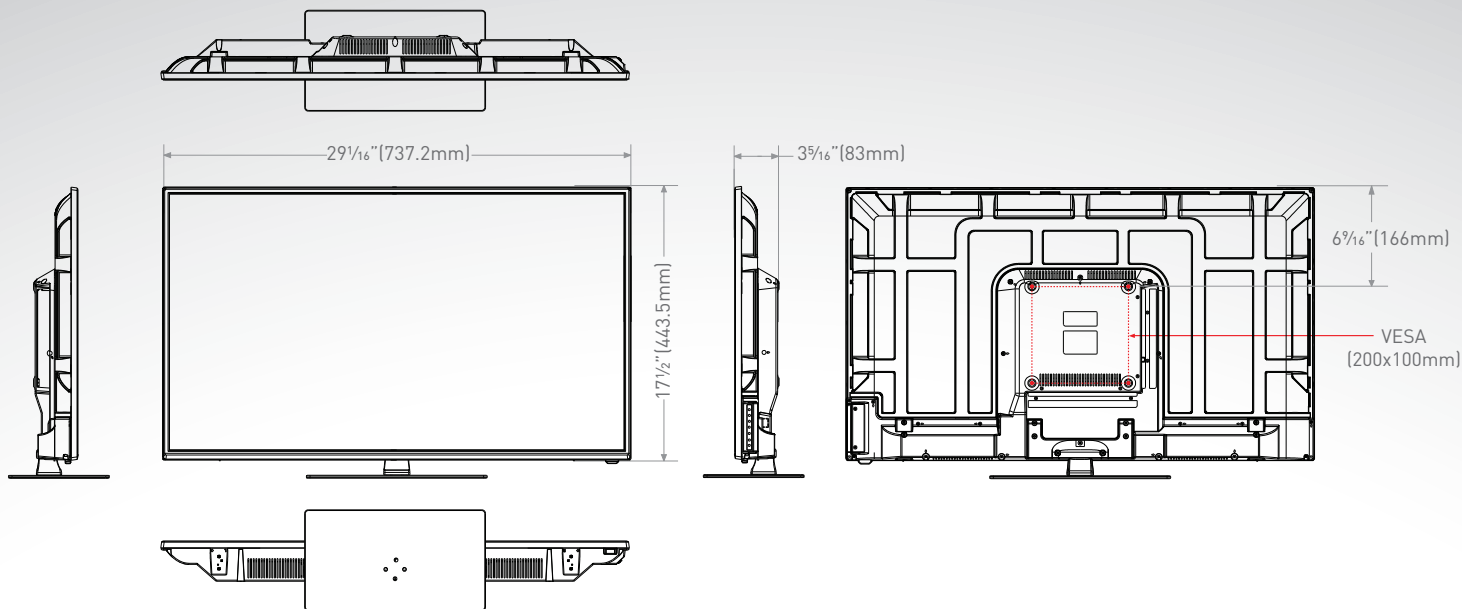

SMART
LINK

12V DC

SURGE
PROTECTION

12V STATIC
ISOLATOR

- Vibrationsmart - designed and tested for vibration resistance
- Climatesmart - designed and tested for extreme climates
- Added LED strips for extra brightness and picture quality
- Furrion® smart link communication
- Front or side access buttons

Panel Specifications

Screen Size	32"
Resolution	1366 x 768
Refresh Rate	60Hz
Contrast Ratio	1200:1
View Angle	178 degree/178 degree

Broadcasting System

Analog	PAL
Digital	DVB-T

Audio

Mono/Stereo/Dual (MTS/SAP)	✓
Audio Output (Watts - THD 10%)	10W x 2
Speaker System	1 Way 2 Speakers
Dolby Digital Decoder	✓
Surround System	✓
Bass/Treble/Balance	✓
Auto Volume Leveler	✓
Sound Mode	4 Modes

Cabinet

Vesa Compatible	200 x 100mm
-----------------	-------------

Dimensions/Weight

TV without Stand (L x H x W)	29 1/8" x 17 1/2" x 3 5/16" (738 x 443.5 x 83mm)
TV with Stand (L x H x W)	29 1/8" x 18 7/8" x 7 1/2" (738 x 479 x 190mm)
Shipping Dimensions (L x H x W)	31 7/16" x 19 1/16" x 6 5/16" (795 x 500 x 160mm)
Shipping Weight (kg/lbs)	6.5/14.3